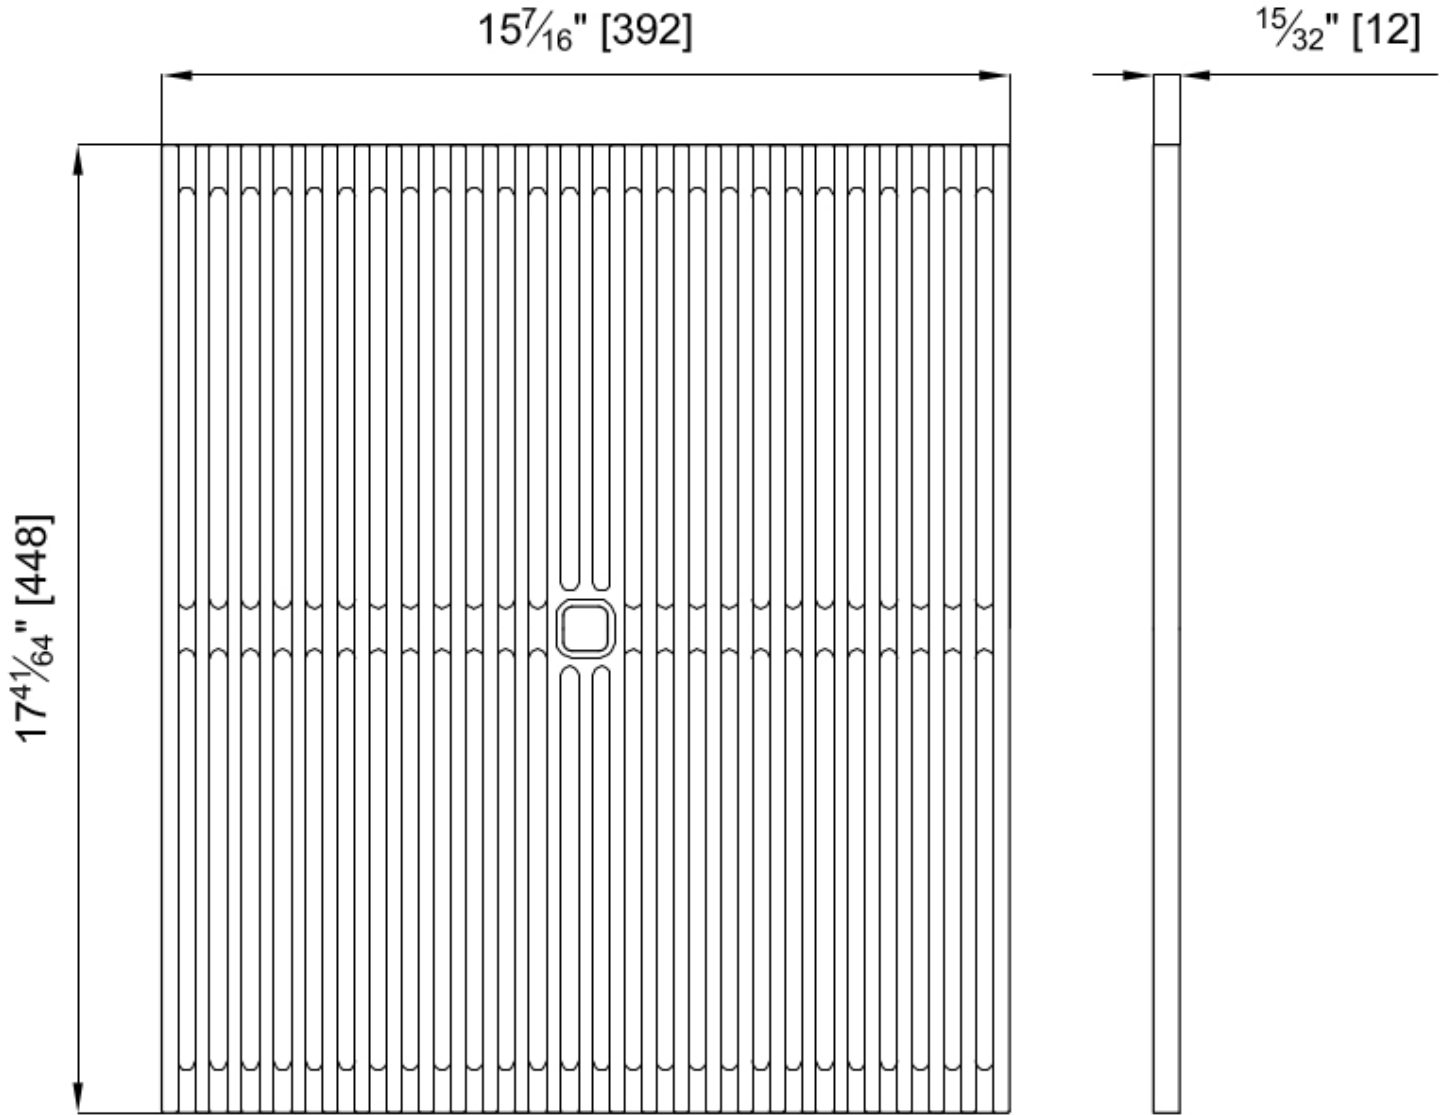

Black grid

Accessories e Complements

Code: 8100 600

DETAILS

Material Foster Black Composit

Sink accessories Grill

Dimensions 39,2x44,8 cm

TECHNICAL DATA